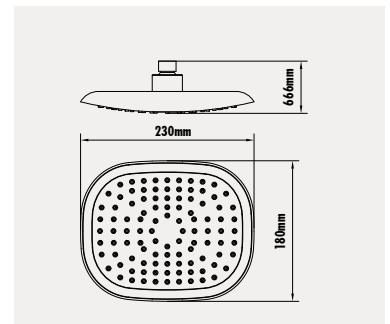

SH222

Su Tasarruflu Tepe Duşu

- Kireç önleyicili kolay temizlenebilir silikon uçlar
- Ø 200 mm

Koli Adedi: 20 - Ürün Ağırlığı: 0,44 kg