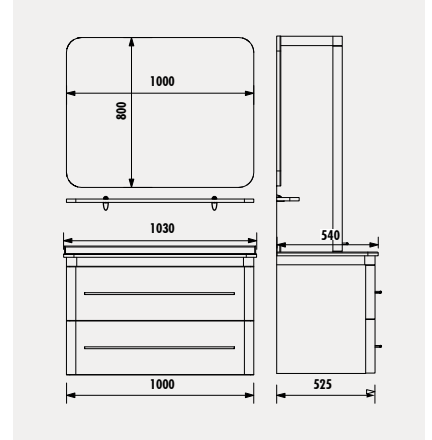

PI0100.01

Piano 100 cm Alt Modül
[1030x850x540 mm] [GxYxD]

PI1100.01

Piano 100 cm Üst Modül (Ayna+Etajer)
[1000x800x120 mm] [GxYxD]

Uyumlu Lavabo: TP730 Tezgah Altı Lavabo + Granit **Materyal:** Gövde: MDFLAM Kapak: Lake