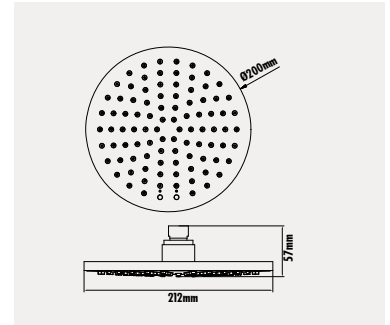

SH220

Tepe Duşu

- Kireç kırıcı sistem
- Ø 200 mm

Koli Adedi: 20 - Ürün Ağırlığı: 0,44 kg