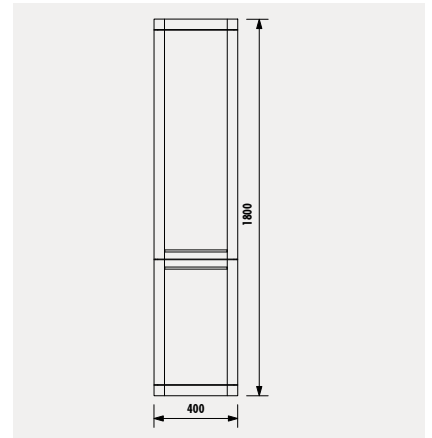

PI2180.01

Piano Asma Boy Dolabı (Çamaşır Sepetli)
[400x1800x350 mm] [GxYxD]