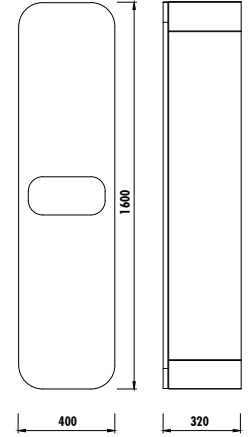

PION BOY DOLABI
PN2160.02