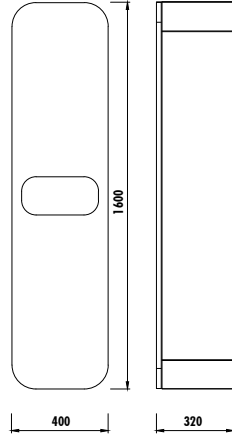

PIANO 100 TAKIM
PI0100.01 & PI1100.01

PIANO BOY DOLABI
PI2180.01

PIANO LED AYNA + ETAJER
PI1060

PION

PION 120 TAKIM
PN0120 & PN1120

PION BOY DOLABI
PN2160.02

PION PLUS

PION PLUS 70 TAKIM
PN0070 & PN1070