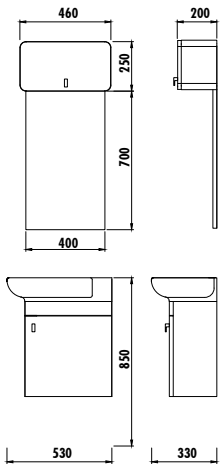

FRESH

FRESH 53 TAKIM
FS0053 & FS1406 & FS4001