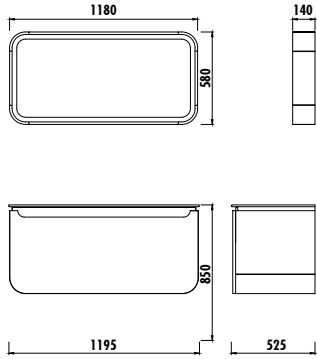

PIANO 100 TAKIM
PI0100.01 & PI1100.01

PIANO BOY DOLABI
PI2180.01

PIANO LED AYNA + ETAJER
PI1060

PION

PION 120 TAKIM
PN0120 & PN1120

PION BOY DOLABI
PN2160.02

PION PLUS

PION PLUS 70 TAKIM
PN0070 & PN1070