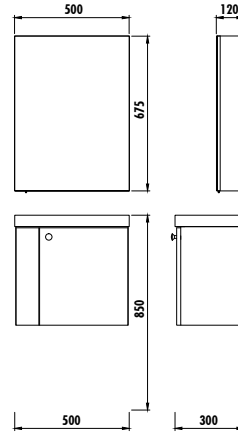

FOREST&FOREST PLUS

FOREST 53 TAKIM
FT0053 & FT1050