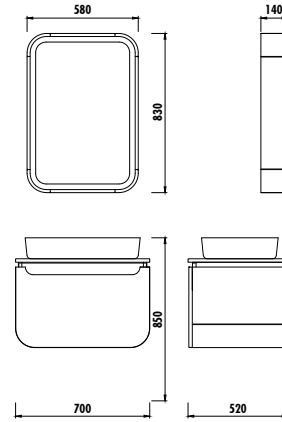

PIANO 100 TAKIM
PI0100.01 & PI1100.01

PIANO BOY DOLABI
PI2180.01

PIANO LED AYNA + ETAJER
PI1060

PION

PION 120 TAKIM
PN0120 & PN1120

PION BOY DOLABI
PN2160.02

PION PLUS

PION PLUS 70 TAKIM
PN0070 & PN1070