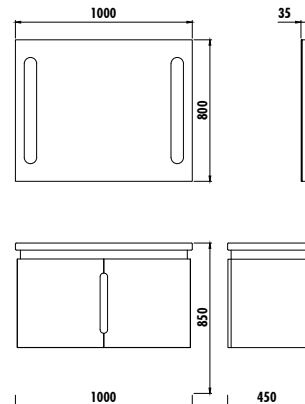

SALT

SALT 100 TAKIM
SS0100 & SS4001